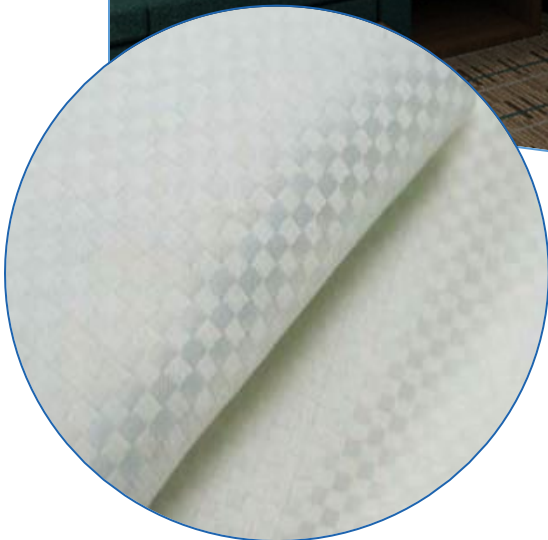

Window Treatments-

Window: -One-way Draw Pinch Pleat Textured 3-Pass Blackout Drape

-One-way Draw Pinch Pleat Textured Sheer

*Sheer to be placed in front of 3-Pass Blackout per Brand Specifications

****Pricing varies based on finished sizes****

**Sheer – To be placed in
front of blackout**

Pattern: Linen Stripe
Color: Driftwood

**Blackout – To be placed
behind sheer**

Pattern: Rio
Color: Putty

Bedding-

Decorative Top Sheet

100% Polyester | 1.5" Vertical Repeat | 2" Double Rolled Hem

Decorative Top Sheet

Pattern: Micro Check

Color: White

Size	Dimensions	Item Code	Case Pack
Full XL	90" x 114"	0030257	12
Queen	96" x 114"	0030255	10
King	112" x 114"	0030256	8

Window Treatments: Corridor-

Window: One-way Draw, Pinch Pleat Textured Sheer, Ceiling Mount

****Pricing varies based on finished sizes****

Pattern: Linen Stripe
Color: Driftwood

Window Treatments: Lobby/Breakfast Area

Window: Single Roller Shade, Manual operation, Inside or Outside Mount, Bronze Fascia