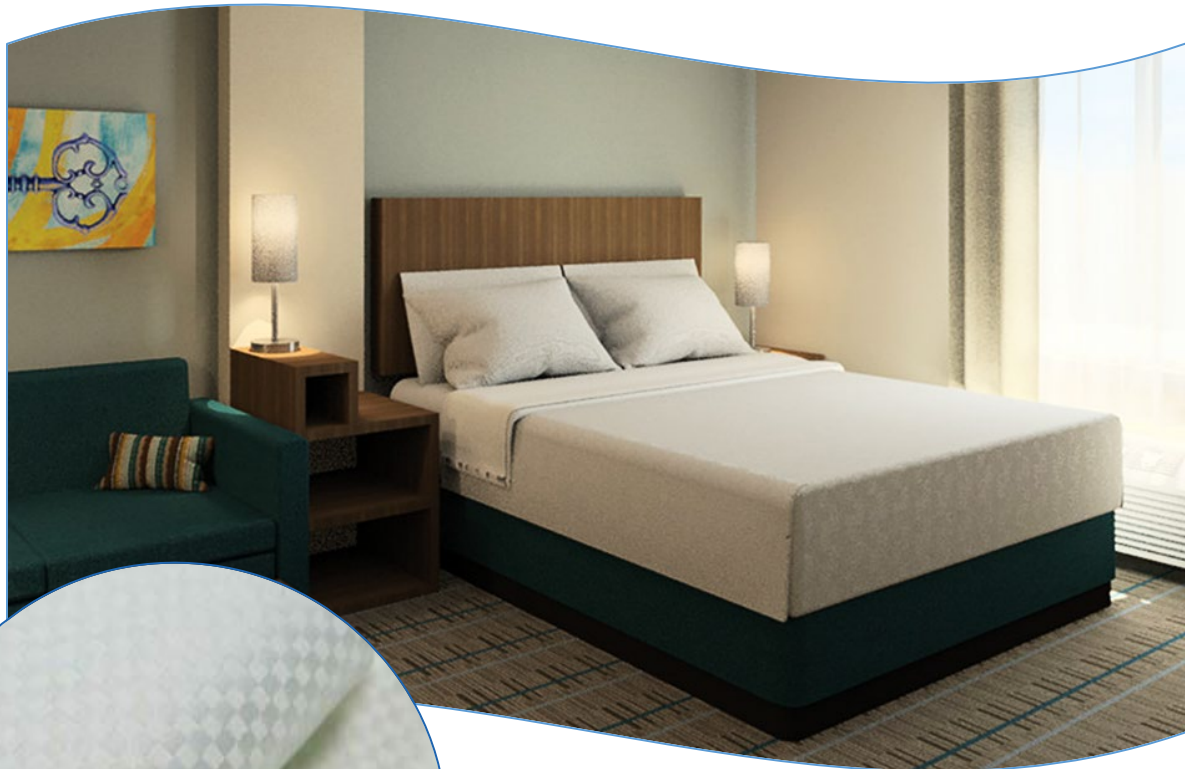

Window Treatments-

Window: -One-way Draw Pinch Pleat Textured 3-Pass Blackout Drape

-One-way Draw Pinch Pleat Textured Sheer

*Sheer to be placed in front of 3-Pass Blackout per Brand Specifications

****Pricing varies based on finished sizes****

**Sheer – To be placed in
front of blackout**

Pattern: Linen Stripe
Color: Driftwood

**Blackout – To be placed
behind sheer**

Pattern: Rio
Color: Putty

Bedding-

Decorative Top Sheet

100% Polyester | 1.5" Vertical Repeat | 2" Double Rolled Hem

Decorative Top Sheet

Pattern: Micro Check

Color: White

Size	Dimensions	Item Code	Case Pack
Full XL	90" x 114"	0030257	12
Queen	96" x 114"	0030255	10
King	112" x 114"	0030256	8

Window Treatments: Corridor-

Window: One-way Draw, Pinch Pleat Textured Sheer, Ceiling Mount

****Pricing varies based on finished sizes****

Pattern: Linen Stripe
Color: Driftwood

Window Treatments: Lobby/Breakfast Area

Window: Single Roller Shade, Manual operation, Inside or Outside Mount, Bronze Fascia