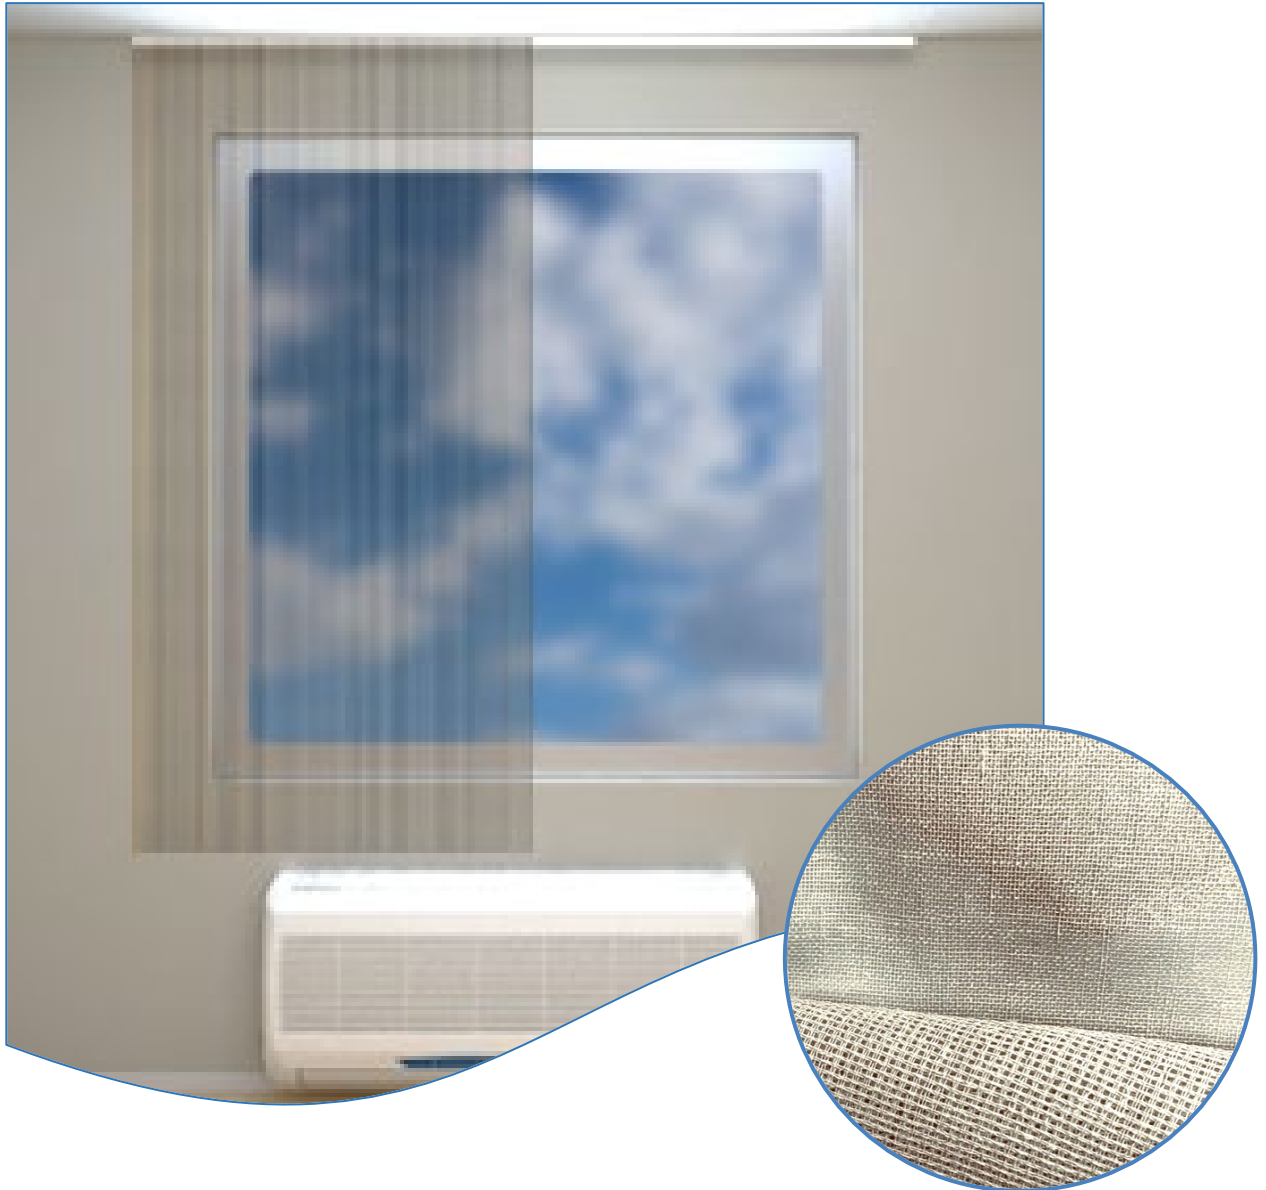

Window Treatments-

Window: -One-way Draw Pinch Pleat Textured 3-Pass Blackout Drape

-One-way Draw Pinch Pleat Textured Sheer

*Sheer to be placed in front of 3-Pass Blackout per Brand Specifications

****Pricing varies based on finished sizes****

**Sheer – To be placed in
front of blackout**

Pattern: Linen Stripe
Color: Driftwood

**Blackout – To be placed
behind sheer**

Pattern: Rio
Color: Putty

Bedding-

Decorative Top Sheet

100% Polyester | 1.5" Vertical Repeat | 2" Double Rolled Hem

Decorative Top Sheet

Pattern: Micro Check

Color: White

Size	Dimensions	Item Code	Case Pack
Full XL	90" x 114"	0030257	12
Queen	96" x 114"	0030255	10
King	112" x 114"	0030256	8

Window Treatments: Corridor-

Window: One-way Draw, Pinch Pleat Textured Sheer, Ceiling Mount

****Pricing varies based on finished sizes****

Pattern: Linen Stripe
Color: Driftwood

Window Treatments: Lobby/Breakfast Area

Window: Single Roller Shade, Manual operation, Inside or Outside Mount, Bronze Fascia